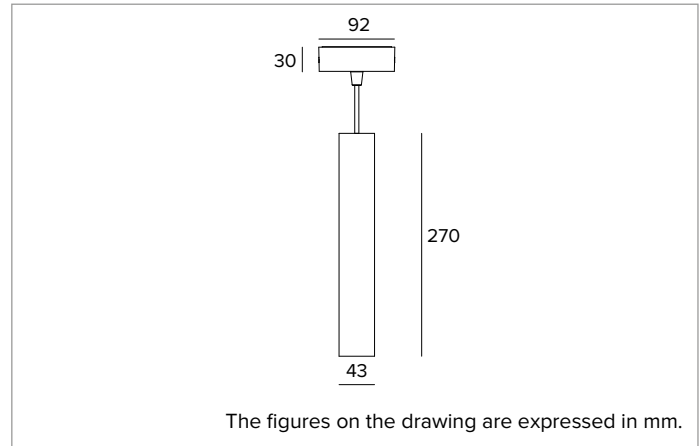

1T9824EL | LABEL 4 - Suspension

LED suspension fixture for direct light emission powered by mains voltage

		3000K	H(m)	D(m)	Emax(lx)
		Ra90		27°	
Fixture Power	7W	1	0.48	2781	
Source Flux	981lm	2	0.95	695	
Fixture Flux	700lm	3	1.43	309	
Efficacy	94lm/W	4	1.91	174	
TS1959	Imax=2835cd/klm	Imax	2781cd	5	2.38

Colour and finish: Deep black

Dimensions: D=43mm

Weight: 0.8Kg

Degree of protection: IP20

ELECTRICAL CHARACTERISTICS

Electronic ON-OFF version with the power supply integrated in the body of the fixture. Luminaire compliant with EN 60598-2-22 for power supply from a centralised emergency system CPSS (Central Power Supply System), not incorporated in the luminaire - high risk areas excluded. The default power and flux are 100% in AC and 100% in DC.